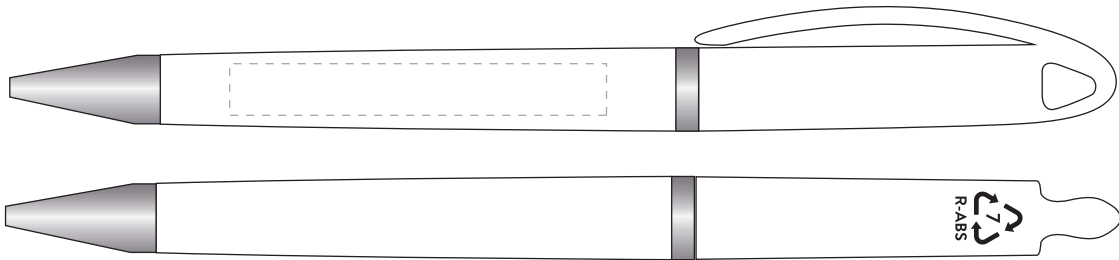

Your Ref:	Quantity:	Product Code: TPC000550
Our Ref:	Version: 1	Product Colour: WHITE

**PRINTING CONCERNS:**

**PRODUCT INFO:**

We stock this item in the following colours

**PANTONE REFERENCE(S)**

- Colour 1
- Colour 1
- Colour 1
- Colour 1

ARTWORK SCALE 100%

ARTWORK SCALE 100%  
Max print area: 50mm x 7mm

Product Image for visualisation  
- colours may vary

**The dashed line is to demonstrate print area and will not appear on your printed item**